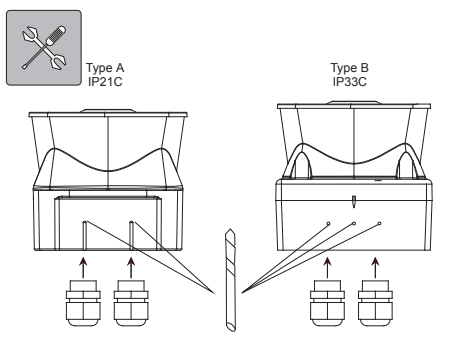

25-9331-B

Tones SYV/AV

						24VDC @ 20°C					
						Low		High			
						mA	dB(A)	mA	dB(A)		
1	3	111X	Continuous	900Hz	Steady	8	90	12	100		
2	1	011X	Slow Whoop	500 to 1200Hz	3.5s Sweep, 0.5s silence, then repeat	8	90	12	100		
3	1	101X	Alternating	990 & 650Hz	2Hz (250ms - 250ms)	8	90	12	100		
4	1	001X	Intermittent	990Hz	1Hz (500ms On/500ms Off)	8	90	12	100		
5	1	110X	Sweep (DIN)	1200 ~ 500Hz	1Hz	8	90	12	100		
6	1	010X	Intermittent	990Hz	3 x 500ms pulses followed by 1.5s silence then repeat	8	90	12	100		
7	1	100X	Sweep	800 ~ 970Hz	1Hz (1/s)	8	90	12	100		
8	1	000X	No Tone (for use if message has tone already recorded, or if no tone required - in this state Voice Message repeats)								

Note : For sounder version SYV reduce current by 4mA

Voice Messages

			Code	
1	2	11111	007MGBSY	In the interest of safety, please evacuate the building now
2	1	01111	007FGBSY	In the interest of safety, please evacuate the building now
3	2	10111	028MGBSY	Fire, Fire, please leave the building / fire, fire leave the building
4	2	00111		
5	2	11011		
6	2	01011		
7	2	10011		
8	2	00011		
9	2	11101		
10	2	01101		
11	2	10101		
12	2	00101		
13	2	11001		
14	2	01001		
15	2	10001		
16	2	00001		

NOTE : Voice messages listed are message set 'VP001ASY'
Refer to product label to confirm actual message set - reference code on label.
Sound output of voice messages is dependant on message type.